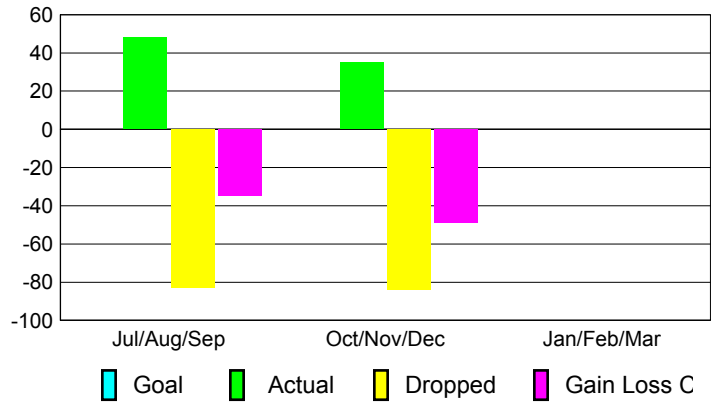

Club Results 2012-2013

Goal, New, Dropped, Gain/Loss

MEMBERSHIP

Membership Results
2012-2013

Membership
2011-2012

Month	Net Memb Goal	Actual New Memb	Actual Dropped Memb	Gain/Loss of Memb	Gain/Loss of Memb
Jul/Aug/Sep		48	-83	-35	-45
Oct/Nov/Dec		35	-84	-49	-38
Jan/Feb/Mar					-25
Totals		83	-167	-84	-108

Membership Results 2012-2013

Goal, New, Dropped, Gain/Loss

Comparison of Club Gain/Loss

Current Year Compared to the Previous Year

Comparison of Membership Gain/Loss

Current Year Compared to the Previous Year